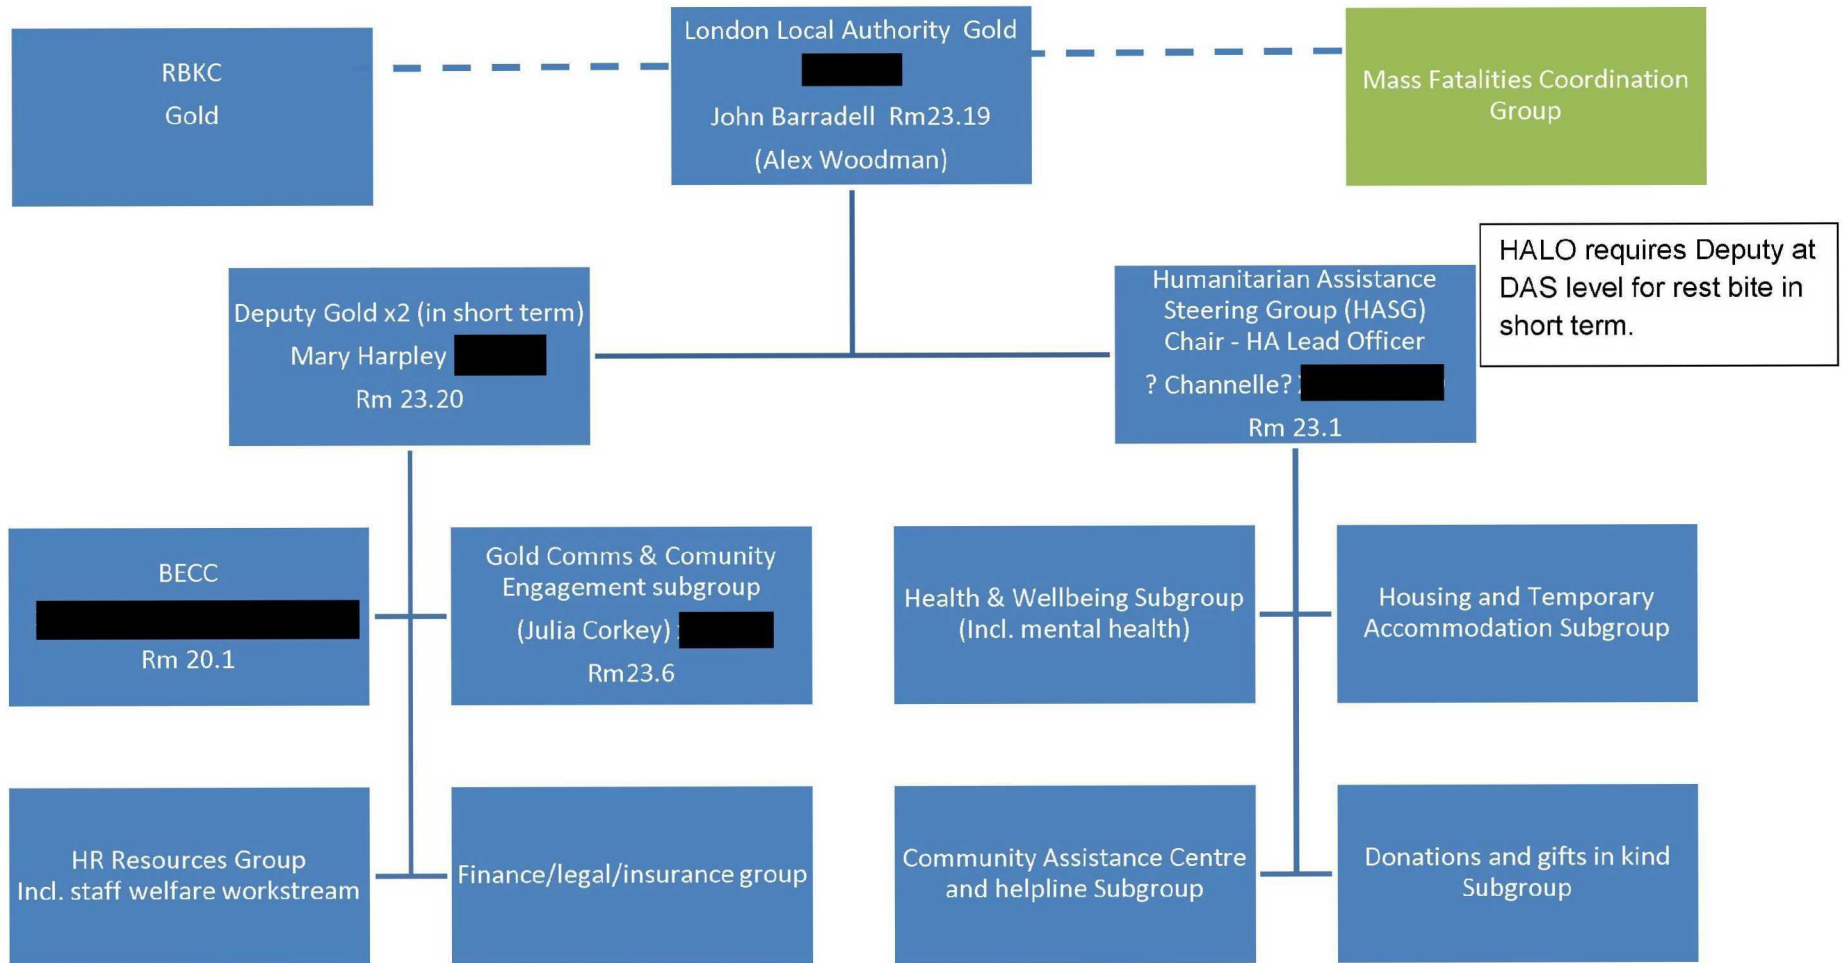

RBKC Command Structure

HALO requires Deputy at DAS level for rest bite in short term.

The diagram shows lines of accountability. In addition the following report in direct to the RBKC Gold Group:

Chair Gold Comms Group
Chair Finance/legal Group

v1.2 (16th June 2017, 16.00)